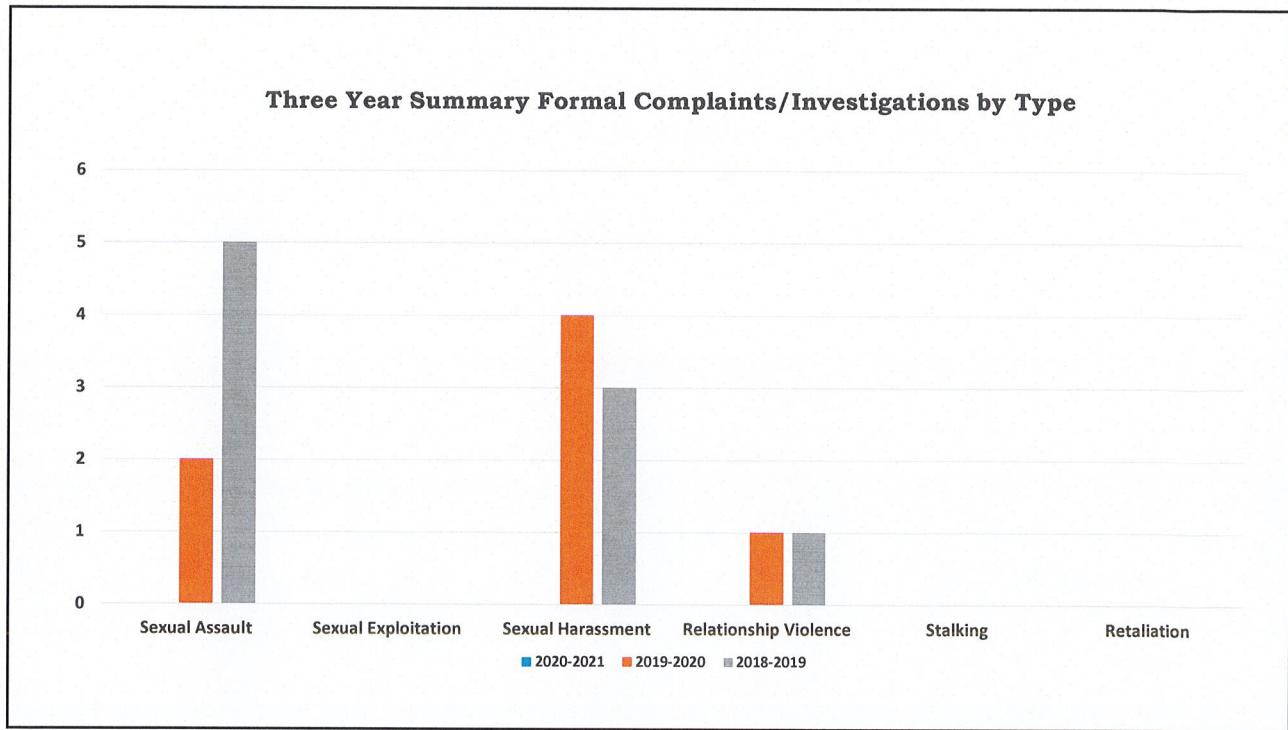

# Campus Sexual Harassment and Sexual Violence Formal Complaints/Investigations: Purdue Fort Wayne