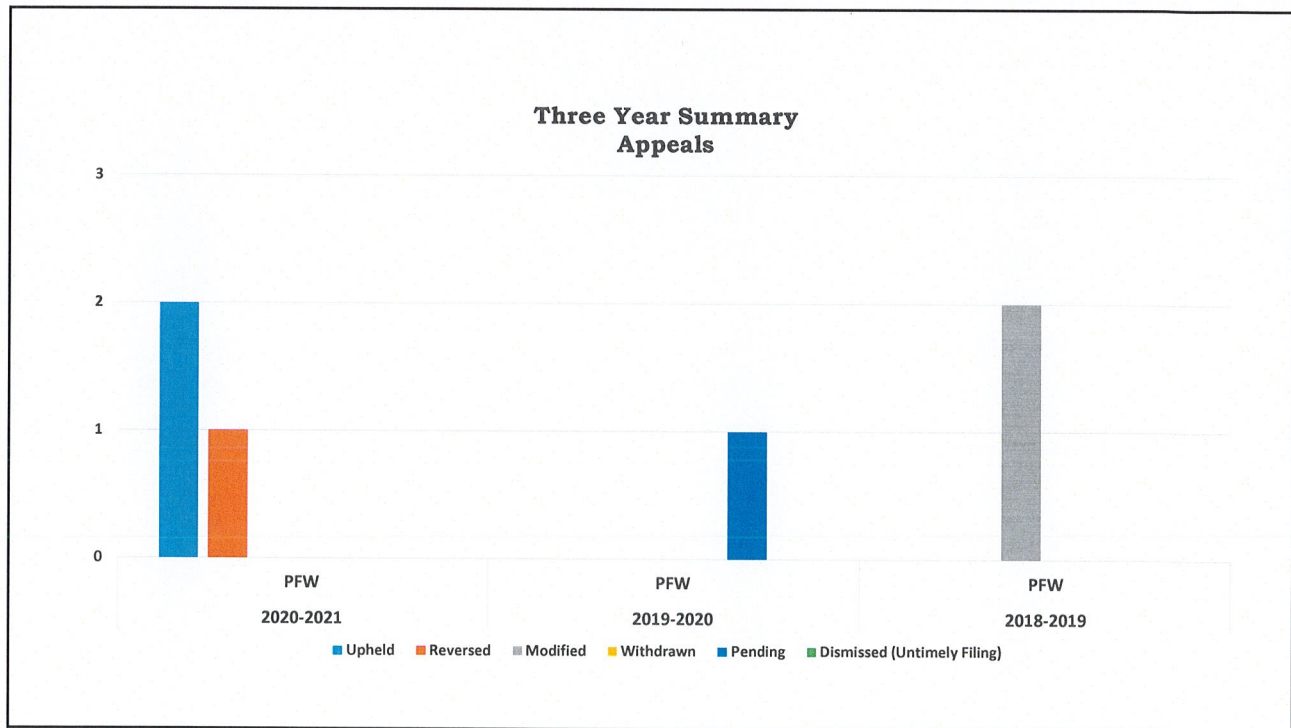

Campus Sexual Harassment and Sexual Violence Formal Complaints/Investigations: Purdue Fort Wayne