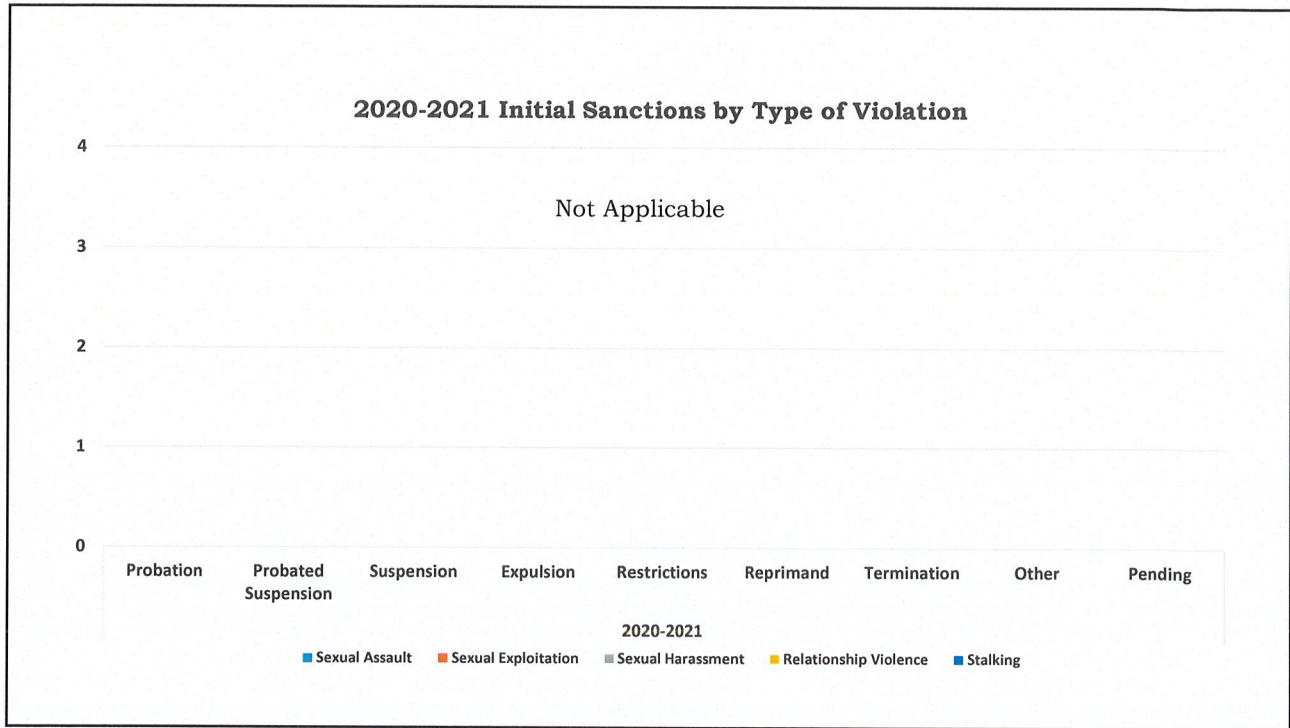

Campus Sexual Harassment and Sexual Violence Formal Complaints/Investigations: Purdue Fort Wayne